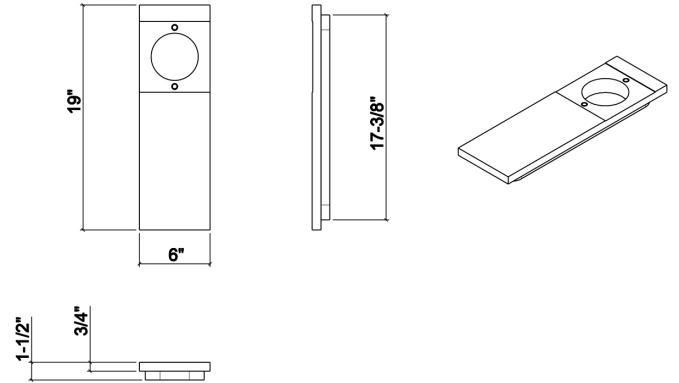

## 210071 | PRESENTATION BOARD

WALNUT STAINLESS STEEL SINK ACCESSORY

### Specifications

Model	210071
Collection	Presentation board
Compatible bowl dimension (front-to-back)	18"
Overall dimensions	6" × 19" × 1 1/2"